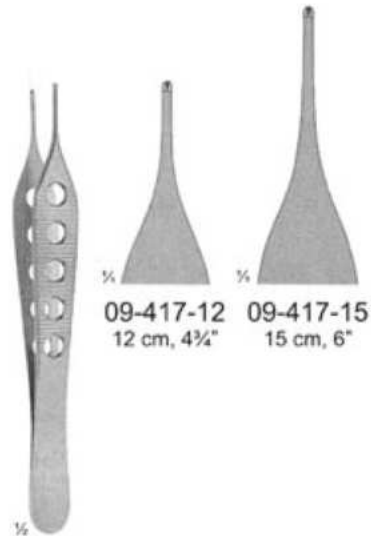

ADSON
09-417-12
09-417-15

1x2 Teeth
1x2 Zähne
1x2 Dientes
1x2 Dents
1x2 Dentì