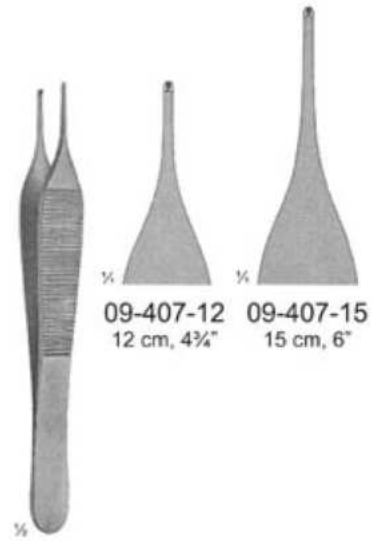

ADSON
09-407-12
09-407-15

1x2 Teeth
1x2 Zähne
1x2 Dientes
1x2 Dents
1x2 Dentì